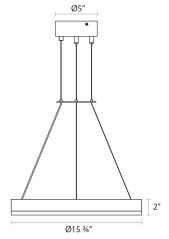

Corona Ring LED Pendant Spec Sheet

SKU: 2313.16 Learn more at sonnemanlight.com
<https://sonnemanlight.com/corona-ring-led-pendant>

Size: 16"
Color/Finish: Bright Satin Aluminum

Dimensions

Height: 2
Diameter: 15.75
Canopy/Backplate/Base: 5"
Hanging Details: 6' Adjustable Cable

Electrical Specs

Bulb(s) Included?: Yes
Bulb 1 Type: Integral LED
Input Voltage: 120VAC
Wattage: 19
Initial Lumens: 1350
Delivered Lumens: 720
Color Temperature: 3000K
CRI: 90
Power Supply Type: Driver
Power Supply Quantity: 1
Power Supply Location: Canopy
Dimming Type: TRIAC/ELV