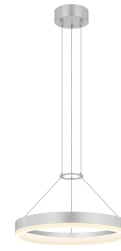

Corona Ring LED Pendant Spec Sheet

SKU: 2313.16 Learn more at sonnemanlight.com
<https://sonnemanlight.com/corona-ring-led-pendant>

Size: 16"
Color/Finish: Bright Satin Aluminum

Dimensions

Height: 2
Diameter: 15.75
Canopy/Backplate/Base: 5"
Hanging Details: 6' Adjustable Cable

Electrical Specs

Bulb(s) Included?: Yes
Bulb 1 Type: Integral LED
Input Voltage: 120VAC
Wattage: 19
Initial Lumens: 1350
Delivered Lumens: 720
Color Temperature: 3000K
CRI: 90
Power Supply Type: Driver
Power Supply Quantity: 1
Power Supply Location: Canopy
Dimming Type: TRIAC/ELV

Installation

Installation: Licensed electrician required
Sloped Ceiling Compatible?: Not Compatible

General Listings

Features: Damp Rated
Certification: cETL

Available Finishes

Available Finishes: Bright Satin Aluminum, Satin Black

Shade

Shade 1 Material: Optical Acrylic

Notes