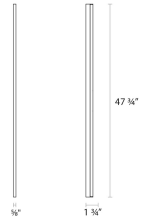

Stiletto Lungo LED Wall Bar Spec Sheet

SKU: 2330.03 [Learn more at sonnemanlight.com](https://sonnemanlight.com)
<https://sonnemanlight.com/stiletto-lungo-led-wall-bar>

Size: 48"
Color/Finish: Satin White

Dimensions

Height: 0.625
Width: 47.75
Extends: 1.75
Minimum Extension: 1.75"
Maximum Extension: 1.75"

Electrical Specs

Bulb(s) Included?: Yes
Bulb 1 Type: Integral LED
Input Voltage: 120VAC
Wattage: 16
Initial Lumens: 1450
Delivered Lumens: 1329
Color Temperature: 3000K
CRI: 90
Power Supply Type: Driver
Power Supply Quantity: 1
Power Supply Location: Remote
Dimming Type: TRIAC/ELV