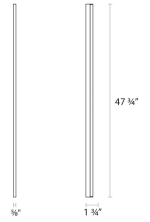

Stiletto Lungo LED Wall Bar Spec Sheet

SKU: 2330.16 [Learn more at sonnemanlight.com](https://sonnemanlight.com)
<https://sonnemanlight.com/stiletto-lungo-led-wall-bar>

Size: 48"
Color/Finish: Bright Satin Aluminum

Dimensions

Height: 0.625
Width: 47.75
Extends: 1.75
Minimum Extension: 1.75"
Maximum Extension: 1.75"

Electrical Specs

Bulb(s) Included?: Yes
Bulb 1 Type: Integral LED
Input Voltage: 120VAC
Wattage: 16
Initial Lumens: 1450
Delivered Lumens: 1329
Color Temperature: 3000K
CRI: 90
Power Supply Type: Driver
Power Supply Quantity: 1
Power Supply Location: Remote
Dimming Type: TRIAC/ELV