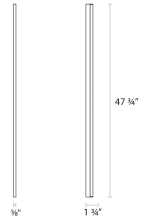

Stiletto Lungo LED Wall Bar Spec Sheet

SKU: 2330.25 Learn more at sonnemanlight.com
<https://sonnemanlight.com/stiletto-lungo-led-wall-bar>

Size: 48"
Color/Finish: Satin Black

Dimensions

Height: 0.625
Width: 47.75
Extends: 1.75
Minimum Extension: 1.75"
Maximum Extension: 1.75"