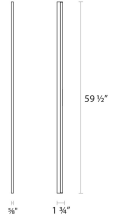

Stiletto Lungo LED Wall Bar Spec Sheet

SKU: 2332.03 Learn more at sonnemanlight.com
<https://sonnemanlight.com/stiletto-lungo-led-wall-bar>

Size: 60"
Color/Finish: Satin White

Dimensions

Height: 0.625
Width: 59.5
Extends: 1.75
Minimum Extension: 1.75"
Maximum Extension: 1.75"