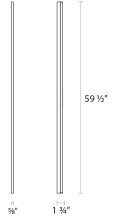

Stiletto Lungo LED Wall Bar Spec Sheet

SKU: 2332.25 Learn more at sonnemanlight.com
<https://sonnemanlight.com/stiletto-lungo-led-wall-bar>

Size: 60"
Color/Finish: Satin Black

Dimensions

Height: 0.625
Width: 59.5
Extends: 1.75
Minimum Extension: 1.75"
Maximum Extension: 1.75"