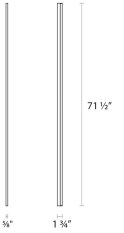

Stiletto Lungo LED Wall Bar Spec Sheet

SKU: 2334.03 Learn more at sonnemanlight.com
<https://sonnemanlight.com/stiletto-lungo-led-wall-bar>

Size: 72"
Color/Finish: Satin White

Dimensions

Height: 0.625
Width: 71.5
Extends: 1.75
Minimum Extension: 1.75"
Maximum Extension: 1.75"