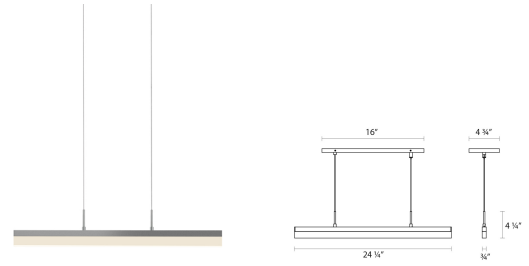

Stiletto LED Pendant Spec Sheet

SKU: 2345.16 [Learn more at sonnemanlight.com](https://sonnemanlight.com)
<https://sonnemanlight.com/stiletto-led-pendant>

Size: 24"
Color/Finish: Bright Satin Aluminum

Dimensions

Height: 4.25
Width: 24.25
Length: 0.75
Hanging Details: 6' Adjustable Cord

Electrical Specs

Bulb(s) Included?: Yes
Bulb 1 Type: Integral LED
Input Voltage: 120VAC
Wattage: 10
Initial Lumens: 840
Delivered Lumens: 658
Color Temperature: 3000K
CRI: 90
Power Supply Type: Driver
Power Supply Quantity: 1
Power Supply Location: Outlet Box
Dimming Type: TRIAC/ELV