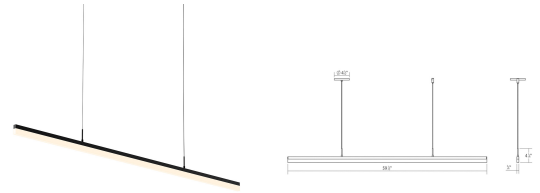

# Stiletto LED Pendant Spec Sheet

SKU: 2348.25 [Learn more at sonnemanlight.com](https://sonnemanlight.com)  
<https://sonnemanlight.com/stiletto-led-pendant>

**Size:** 60"  
**Color/Finish:** Satin Black

## Dimensions

**Height:** 1.75  
**Width:** 59.5  
**Length:** 0.75  
**Canopy/Backplate/Base:** 4.5"  
**Hanging Details:** 6' Adjustable Cord