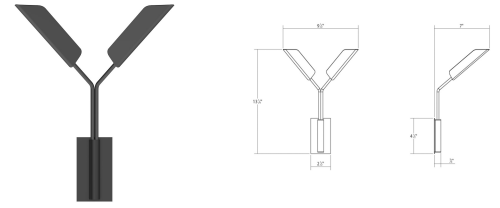

# Lead LED Sconce Spec Sheet

SKU: 2351.25    Learn more at [sonnemanlight.com](https://sonnemanlight.com)  
<https://sonnemanlight.com/leaf-led-sconce>

**Color/Finish:**    Satin Black

## Dimensions

**Height:** 13.25  
**Width:** 9.5  
**Extends:** 7  
**Minimum Extension:** 7"  
**Maximum Extension:** 7"