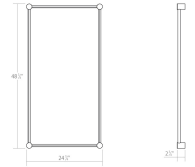

# Purolinear 360 LED Wall Bar Spec Sheet

SKU: 23QPCSR24R120PHA [Learn more at sonnemanlight.com](https://sonnemanlight.com)  
<https://sonnemanlight.com/purolinear-360-led-wall-bar>

**Shape:** Rectangle      **Size:** 24"/48"  
**Color/Finish:** Polished Chrome

## Dimensions

**Height:** 48.75  
**Width:** 24.75  
**Extends:** 2.75  
**Minimum Extension:** 2.75  
**Maximum Extension:** 2.75  
**Canopy/Backplate/Base:** 2"