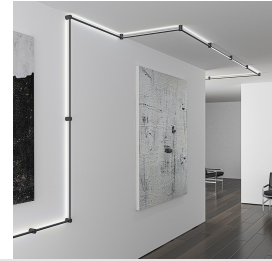

Purolinear 360 LED Wall Bar Spec Sheet

SKU: 23QSKL224R120PHA Learn more at sonnemanlight.com
<https://sonnemanlight.com/purolinear-360-led-wall-bar>

Shape: Double Linear **Size:** 24"/48"
Color/Finish: Satin Black

Dimensions

Height: 1.25
Width: 49.25
Extends: 2.75
Minimum Extension: 2.75
Maximum Extension: 2.75
Canopy/Backplate/Base: 4.5"

Electrical Specs

Bulb(s) Included?: Yes
Bulb 1 Type: Integral LED
Bulb Quantity: 2
Input Voltage: 120VAC
Wattage: 7
Initial Lumens: 1380
Delivered Lumens: 980
Color Temperature: 3000K
CRI: 90
Power Supply Type: Driver
Power Supply Quantity: 1
Power Supply Location: Outlet Box
Dimming Type: TRIAC/ELV

Installation

Installation: Licensed electrician required

General Listings

Features: ADA Compliant, Damp Rated

Available Finishes

Available Finishes: Polished Chrome, Satin Black, Satin Chrome, Satin White

Shade

Shade 1 Material: Optical Acrylic

Notes