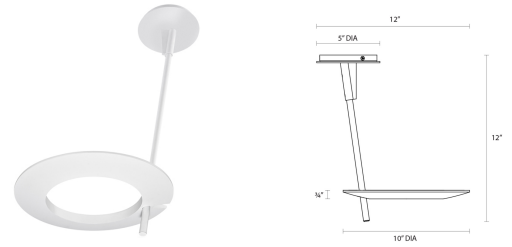

Ringlo LED Ceiling Torchiere Spec Sheet

SKU: 2417.03 Learn more at sonnemanlight.com
<https://sonnemanlight.com/ringlo-led-ceiling-torchiere>

Size: 12"
Color/Finish: Satin White

Dimensions

Height: 12
Width: 12
Length: 10
Canopy/Backplate/Base: 5"
Hanging Details: stem 304.8mmL

Electrical Specs

Bulb(s) Included?: Yes
Bulb 1 Type: Integral LED
Input Voltage: 120VAC
Wattage: 30
Initial Lumens: 2800
Color Temperature: 3000K
CRI: 80
Power Supply Type: 120VAC w/Surge Protection
Dimming Type: TRIAC/ELV

Installation

Installation: Licensed electrician required

Shipping

Carton 1 L x W x H: 17" X 13" X 13"
Carton 1 Gross Weight: 4 LBS

General Listings

Certification: cETL

Available Finishes

Available Finishes: Satin Black, Satin White

Shade

Shade 1 Material: Die-Cast Aluminum

Notes