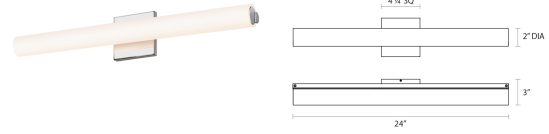

Tube Slim LED Bath Bar Spec Sheet

SKU: 2431.01-FT Learn more at sonnemanlight.com
<https://sonnemanlight.com/tubo-slim-led-bath-bar>

Size: 24"
Color/Finish: Polished Chrome w/Flat Trim

Dimensions

Height: 4.25
Width: 24
Extends: 3
Minimum Extension: 3"
Maximum Extension: 3"

Electrical Specs

Bulb(s) Included?: Yes
Bulb 1 Type: Integral LED
Input Voltage: 120VAC
Wattage: 16
Initial Lumens: 1080
Delivered Lumens: 868
Color Temperature: 3000K
CRI: 90
Power Supply Type: Transformer
Power Supply Quantity: 1
Power Supply Location: Outlet Box
Dimming Type: ELV

Installation

Installation: Licensed electrician required
Installation Orientation: Any Orientation

General Listings

Features: Damp Rated
Certification: cETL

Available Finishes

Available Finishes: Polished Chrome w/Drum Trim, Polished Chrome w/Flat Trim, Polished Chrome w/Spine Trim, Satin Nickel w/Drum Trim, Satin Nickel w/Flat Trim, Satin Nickel w/Spine Trim

Shade

Shade 1 Material: Tubular Etched Glass

Notes