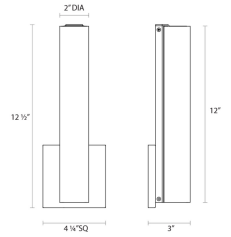

# Tube Slim LED Sconce Spec Sheet

SKU: 2440.01-FT    Learn more at [sonnemanlight.com](http://sonnemanlight.com)  
<https://sonnemanlight.com/tubo-slim-led-sconce>

**Size:** 12"  
**Color/Finish:** Polished Chrome w/Flat Trim

## Dimensions

**Height:** 12  
**Width:** 4.25  
**Extends:** 3  
**Minimum Extension:** 3"  
**Maximum Extension:** 3"