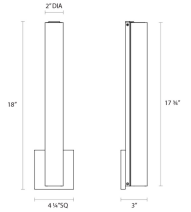

# Tubo Slim LED Sconce Spec Sheet

SKU: 2442.13-FT    Learn more at [sonnemanlight.com](http://sonnemanlight.com)  
<https://sonnemanlight.com/tubo-slim-led-sconce>

**Size:** 18"  
**Color/Finish:** Satin Nickel w/Flat Trim

## Dimensions

**Height:** 18  
**Width:** 4.25  
**Extends:** 3  
**Minimum Extension:** 3"  
**Maximum Extension:** 3"