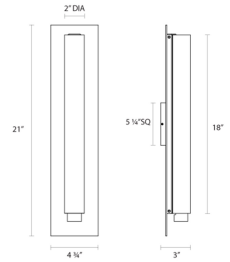

Tube Slim LED Panel Sconce Spec Sheet

SKU: 2443.01-DT Learn more at sonnemanlight.com
<https://sonnemanlight.com/tubo-slim-led-panel-sconce>

Size: 18"
Color/Finish: Polished Chrome
 w/Drum Trim

Dimensions

Height: 21"
Width: 4.75"
Extends: 3"
Minimum Extension: 3"
Maximum Extension: 3"

Electrical Specs

Bulb(s) Included?: Yes
Input Voltage: 120VAC
Wattage: 13
Initial Lumens: 900
Color Temperature: 3000K
CRI: 90
Power Supply Type: Transformer
Power Supply Quantity: 1
Power Supply Location: Outlet Box
Dimming Type: ELV

Installation

Installation: Licensed electrician required
Installation Orientation: Horizontal

Shipping

Carton 1 L x W x H: 27" X 7" X 7"
Carton 1 Gross Weight: 7 LBS

General Listings

Features: Damp Rated
Certification: cETL