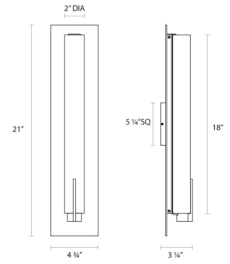

# Tube Slim LED Panel Sconce Spec Sheet

SKU: 2443.01-ST [Learn more at sonnemanlight.com](http://sonnemanlight.com)  
<https://sonnemanlight.com/tubo-slim-led-panel-sconce>

**Size:** 18"  
**Color/Finish:** Polished Chrome  
w/Spine Trim

## Dimensions

**Height:** 21"  
**Width:** 4.75"  
**Extends:** 3.25"  
**Minimum Extension:** 3.25"  
**Maximum Extension:** 3.25"

## Shipping

**Carton 1 L x W x H:** 27" X 7" X 7"  
**Carton 1 Gross Weight:** 7 LBS