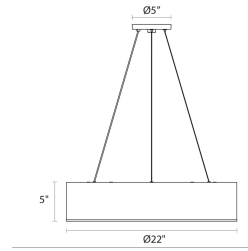

# Ring Shade LED Pendant Spec Sheet

SKU: 2482.03    Learn more at [sonnemanlight.com](https://sonnemanlight.com)  
<https://sonnemanlight.com/ring-shade-led-pendant>

**Size:** 22"  
**Color/Finish:** Satin White

## Dimensions

**Height:** 5  
**Diameter:** 22  
**Canopy/Backplate/Base:** 5"  
**Hanging Details:** 6' Adjustable Cable

## Shipping

**Carton 1 L x W x H:** 25" X 25" X 7.28"  
**Carton 1 Gross Weight:** 9 LBS