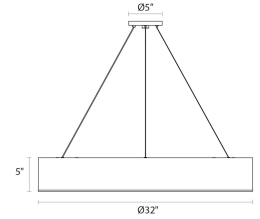

Ring Shade LED Pendant Spec Sheet

SKU: 2484.03 Learn more at sonnemanlight.com
<https://sonnemanlight.com/ring-shade-led-pendant>

Size: 32"
Color/Finish: Satin White

Dimensions

Height: 5
Diameter: 32
Canopy/Backplate/Base: 5"
Hanging Details: 6' Adjustable Cable

Electrical Specs

Bulb(s) Included?: Yes
Bulb 1 Type: Integral LED
Input Voltage: 120VAC
Wattage: 64
Initial Lumens: 3750
Color Temperature: 3000K
CRI: 90
Power Supply Type: Transformer
Power Supply Quantity: 1
Power Supply Location: Canopy
Dimming Type: ELV

Installation

Installation: Licensed electrician required
Sloped Ceiling Compatible?: Not Compatible

Shipping

Carton 1 L x W x H: 36" X 36" X 8"
Carton 1 Gross Weight: 10 LBS

General Listings

Certification: cETL