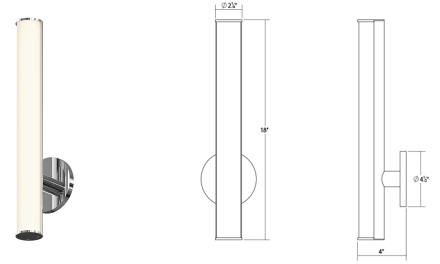

Bauhaus Columns LED Bath Bar Spec Sheet

SKU: 2501.01 Learn more at sonnemanlight.com
<https://sonnemanlight.com/bauhaus-columns-led-bath-bar>

Size: 18"
Color/Finish: Polished Chrome

Dimensions

Height: 18
Width: 2.25
Extends: 4
Minimum Extension: 4
Maximum Extension: 4
Canopy/Backplate/Base: 4.5"

Electrical Specs

Bulb(s) Included?: Yes
Bulb 1 Type: Integral LED
Bulb Quantity: 1
Wattage: 11
Initial Lumens: 1260
Delivered Lumens: 770
Color Temperature: 3000K
CRI: 90
Power Supply Type: Driver
Power Supply Quantity: 1
Power Supply Location: Outlet Box
Dimming Type: TRIAC/ELV