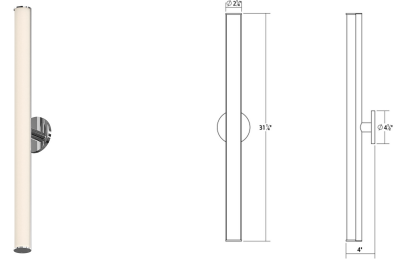

Bauhaus Columns LED Bath Bar Spec Sheet

SKU: 2503.01 Learn more at sonnemanlight.com
<https://sonnemanlight.com/bauhaus-columns-led-bath-bar>

Size: 32"
Color/Finish: Polished Chrome

Dimensions

Height: 32
Width: 2.25
Extends: 4
Minimum Extension: 4
Maximum Extension: 4
Canopy/Backplate/Base: 4.5"

Electrical Specs

Bulb(s) Included?: Yes
Bulb 1 Type: Integral LED
Bulb Quantity: 1
Wattage: 21
Initial Lumens: 2380
Delivered Lumens: 1430
Color Temperature: 3000K
CRI: 90
Power Supply Type: Driver
Power Supply Quantity: 1
Power Supply Location: Outlet Box
Dimming Type: TRIAC/ELV