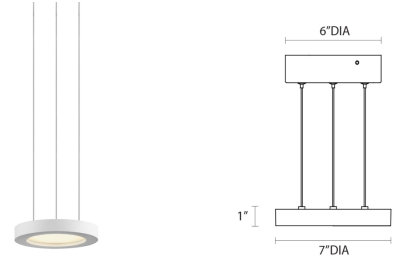

Chromaglo Spectrum LED Pendant Spec Sheet

SKU: 2605.03 Learn more at sonnemanlight.com
<https://sonnemanlight.com/chromaglo-spectrum-led-pendant>

Shape: Round **Color/Finish:** Satin White

Dimensions

Height: 1
Diameter: 7
Canopy/Backplate/Base: 6"
Hanging Details: 6' Adjustable Cord

Electrical Specs

Bulb(s) Included?: Yes
Bulb 1 Type: Integral LED
Input Voltage: 100-240VAC
Wattage: 25
Initial Lumens: 1100
Delivered Lumens: 704
Color Temperature: 3000K
CRI: 80
Power Supply Type: Driver
Power Supply Quantity: 1
Power Supply Location: Canopy
Dimming Type: N/A

Installation

Installation: Licensed electrician required
Not Compatible
Sloped Ceiling Compatible?:

Shipping

Carton 1 L x W x H: 11" X 11" X 9"
Carton 1 Gross Weight: 5 LBS

General Listings

Certification: cETL