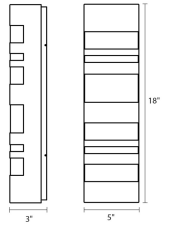

Bath Notes LED Bath Bar Spec Sheet

SKU: 2610.23 [Learn more at sonnemanlight.com](https://sonnemanlight.com)
<https://sonnemanlight.com/bath-notes-led-bath-bar>

Size: 18"
Color/Finish: Satin Chrome

Dimensions

Height: 18"
Width: 5"
Extends: 3"
Minimum Extension: 3"
Maximum Extension: 3"

Electrical Specs

Bulb(s) Included?: Yes
Bulb Quantity: 1
Input Voltage: 120VAC
Wattage: 17
Initial Lumens: 910
Color Temperature: 3000K
CRI: 90
Power Supply Type: Transformer
Power Supply Quantity: 1
Power Supply Location: Outlet Box
Dimming Type: ELV

Installation

Installation: Licensed electrician required
Installation Orientation: Any Orientation

Shipping

Carton 1 L x W x H: 23" X 8" X 7"
Carton 1 Gross Weight: 7 LBS

General Listings

Features: Damp Rated
Certification: cETL