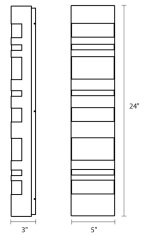

# Bath Notes LED Bath Bar Spec Sheet

SKU: 2611.23 [Learn more at sonnemanlight.com](https://sonnemanlight.com)  
<https://sonnemanlight.com/bath-notes-led-bath-bar>

**Size:** 24"  
**Color/Finish:** Satin Chrome

## Dimensions

**Height:** 24"  
**Width:** 5"  
**Extends:** 3"  
**Minimum Extension:** 3"  
**Maximum Extension:** 3"

## Shipping

**Carton 1 L x W x H:** 29" X 8" X 7"  
**Carton 1 Gross Weight:** 9 LBS