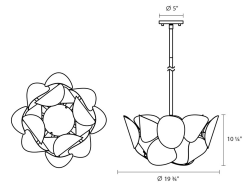

Lotus Pendant Spec Sheet

SKU: 2643.03 Learn more at sonnemanlight.com
<https://sonnemanlight.com/lotus-pendant>

Size: Standard
Color/Finish: Satin White

Dimensions

Height: 10.25
Diameter: 19.75
Canopy/Backplate/Base: 5"
Hanging Details: (3) 12" + (1) 6"
Stem Kit