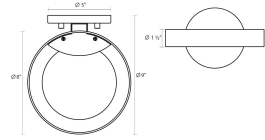

Light Guide Ring LED Sconce Spec Sheet

SKU: 2650.25W Learn more at sonnemanlight.com
<https://sonnemanlight.com/light-guide-ring-led-sconce>

Size: Single
Color/Finish: Satin Black w/White Interior

Dimensions

Height: 1.5
Width: 8
Extends: 9
Minimum Extension: 9
Maximum Extension: 9
Canopy/Backplate/Base: 5"

Electrical Specs

Bulb(s) Included?: Yes
Bulb 1 Type: Integral LED
Bulb Quantity: 1
Input Voltage: 120VAC
Wattage: 13
Initial Lumens: 1055
Color Temperature: 3000K
CRI: 90
Power Supply Type: Driver
Power Supply Quantity: 1
Power Supply Location: Outlet Box
Dimming Type: TRIAC/ELV