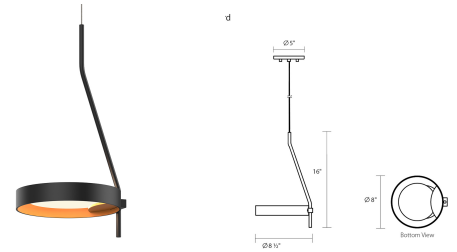

Light Guide Ring Pendant Spec Sheet

SKU: 2652.25A Learn more at sonnemanlight.com
<https://sonnemanlight.com/light-guide-ring-pendant>

Size: Single
Color/Finish: Satin Black w/Apricot Interior

Dimensions

Height: 16
Width: 7.75
Length: 8.5
Canopy/Backplate/Base: 5"
Hanging Details: 6' Adjustable Cord

Electrical Specs

Bulb(s) Included?: Yes
Bulb 1 Type: Integral LED
Bulb Quantity: 1
Input Voltage: 120VAC
Wattage: 13
Initial Lumens: 1055
Color Temperature: 3000K
CRI: 90
Power Supply Type: Driver
Power Supply Quantity: 1
Power Supply Location: Canopy
Dimming Type: TRIAC/ELV