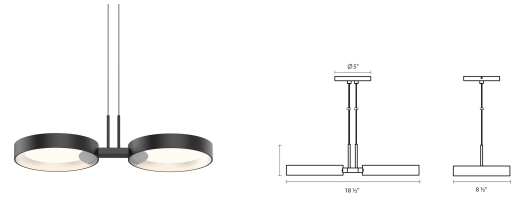

Light Guide Ring Spec Sheet

SKU: 2653.25W Learn more at sonnemanlight.com
<https://sonnemanlight.com/light-guide-ring>

Size: 2-Light
Color/Finish: Satin Black w/White Interior

Dimensions

Height: 4.25
Width: 18.5
Length: 7.75
Canopy/Backplate/Base: 5"
Hanging Details: 6' Adjustable Cord

Electrical Specs

Bulb(s) Included?: Yes
Bulb 1 Type: Integral LED
Bulb Quantity: 2
Input Voltage: 120VAC
Wattage: 21
Initial Lumens: 1815
Color Temperature: 3000K
CRI: 90
Power Supply Type: Driver
Power Supply Quantity: 1
Power Supply Location: Canopy
Dimming Type: TRIAC/ELV

Installation

Installation: Licensed electrician required
 Compatible
Sloped Ceiling Compatible?:
Minimum Hanging Height: 6"

General Listings

Features: Damp Rated
Certification: cETL

Available Finishes

Available Finishes: Satin Black w/Apricot Interior, Satin Black w/White Interior, Satin White w/Apricot Interior, Satin White w/White Interior