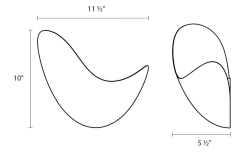

Waveforms LED Sconce Spec Sheet

SKU: 2670.03W Learn more at sonnemanlight.com
<https://sonnemanlight.com/waveforms-led-sconce>

Orientation: Left **Color/Finish:** Satin White w/Satin White Interior

Dimensions

Height: 10
Width: 11.5
Extends: 5.5
Minimum Extension: 5.5
Maximum Extension: 5.5
Canopy/Backplate/Base: 4.5"

Installation

Installation: Licensed electrician required

General Listings

Features: Damp Rated