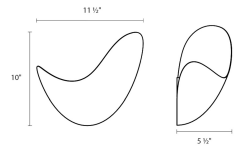

Waveforms LED Sconce Spec Sheet

SKU: 2671.18W Learn more at sonnemanlight.com
<https://sonnemanlight.com/waveforms-led-sconce>

Orientation: Right **Color/Finish:** Dove Gray w/Satin White Interior

Dimensions

Height: 10
Width: 11.5
Extends: 5.5
Minimum Extension: 5.5
Maximum Extension: 5.5
Canopy/Backplate/Base: 4.5"

Installation

Installation: Licensed electrician required

General Listings

Features: Damp Rated