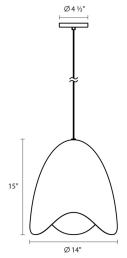

Waveforms Bell LED Pendant Spec Sheet

SKU: 2675.18W Learn more at sonnemanlight.com
<https://sonnemanlight.com/waveforms-bell-led-pendant>

Size: Small
Color/Finish: Dove Gray w/Satin White Interior

Dimensions

Height: 15
Diameter: 14
Canopy/Backplate/Base: 4.5"
Hanging Details: 6' Adjustable Cord

Electrical Specs

Bulb(s) Included?: Yes
Bulb 1 Type: Integral LED
Bulb Quantity: 1
Input Voltage: 120VAC
Wattage: 11
Initial Lumens: 1000
Color Temperature: 3000K
CRI: 90
Power Supply Type: Driver
Power Supply Quantity: 1
Power Supply Location: Outlet Box
Dimming Type: TRIAC/ELV