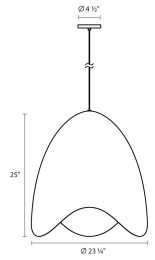

# Waveforms Bell LED Pendant Spec Sheet

SKU: 2676.03W Learn more at [sonnemanlight.com](https://sonnemanlight.com)  
<https://sonnemanlight.com/waveforms-bell-led-pendant>

**Size:** Large  
**Color/Finish:** Satin White w/Satin White Interior

## Dimensions

**Height:** 25  
**Diameter:** 23.25  
**Canopy/Backplate/Base:** 4.5"  
**Hanging Details:** 6' Adjustable Cord