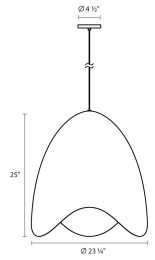

# Waveforms Bell LED Pendant Spec Sheet

SKU: 2676.18W Learn more at [sonnemanlight.com](https://sonnemanlight.com)  
<https://sonnemanlight.com/waveforms-bell-led-pendant>

**Size:** Large  
**Color/Finish:** Dove Gray w/Satin White Interior

## Dimensions

**Height:** 25"  
**Diameter:** 23.25"  
**Canopy/Backplate/Base:** 4.5"  
**Hanging Details:** 6' Adjustable Cord

## Shipping

**Carton 1 L x W x H:** 28" X 28" X 29"  
**Carton 1 Gross Weight:** 18 LBS