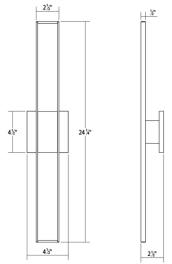

# Planes LED Double Sconce Spec Sheet

SKU: 2682.03    Learn more at [sonnemanlight.com](https://sonnemanlight.com)  
<https://sonnemanlight.com/planes-led-double-sconce>

**Size:** 24"  
**Color/Finish:** Satin White

## Dimensions

**Height:** 24.25  
**Width:** 2.5  
**Extends:** 2.5  
**Minimum Extension:** 2.5"  
**Maximum Extension:** 2.5"

## Shipping

**Carton 1 L x W x H:** 28" X 9" X 7"  
**Carton 1 Gross Weight:** 4 LBS