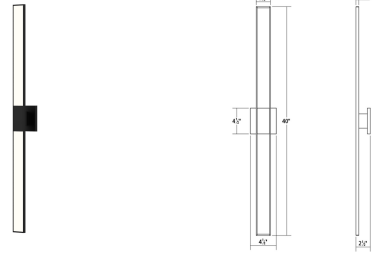

Planes LED Double Sconce Spec Sheet

SKU: 2684.25 Learn more at sonnemanlight.com
<https://sonnemanlight.com/planes-led-double-sconce>

Size: 40"
Color/Finish: Satin Black

Dimensions

Height: 40
Width: 2.5
Extends: 2.5
Minimum Extension: 2.5"
Maximum Extension: 2.5"

Electrical Specs

Bulb(s) Included?: Yes
Bulb 1 Type: Integral LED
Bulb Quantity: 2
Input Voltage: 120VAC
Wattage: 17
Initial Lumens: 1870
Delivered Lumens: 900
Color Temperature: 3000K
CRI: 90
Power Supply Type: Driver
Power Supply Quantity: 1
Power Supply Location: Outlet Box
Dimming Type: TRIAC/ELV