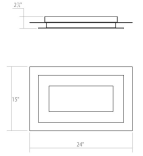

# Offset LED Surface Mount Spec Sheet

SKU: 2731.98    Learn more at [sonnemanlight.com](https://sonnemanlight.com)  
<https://sonnemanlight.com/offset-led-surface-mount>

**Shape:** Rectangle      **Size:** 24"  
**Color/Finish:** Textured White

## Dimensions

**Height:** 2.75  
**Width:** 24  
**Length:** 15