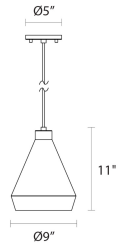

Koma Taisho Pendant Spec Sheet

SKU: 2750.03-G Learn more at sonnemanlight.com
<https://sonnemanlight.com/koma-taisho-pendant>

Base Type: GU24
Color/Finish: Satin White

Dimensions

Height: 11"
Diameter: 9"
Canopy/Backplate/Base: 5"
Hanging Details: 10' Adj. White Silk Cord

Shipping

Carton 1 L x W x H: 15" X 14" X 14"
Carton 1 Gross Weight: 4 LBS

General Listings

Certification: cETL

Available Finishes

Available Finishes: Bright Satin Aluminum, Satin Black, Satin White

Shade

Shade 1 Material: Aluminum