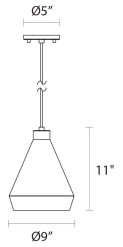

Koma Taisho Pendant Spec Sheet

SKU: 2750.25-E Learn more at sonnemanlight.com
<https://sonnemanlight.com/koma-taisho-pendant>

Base Type: E26
Color/Finish: Satin Black

Dimensions

Height: 11
Diameter: 9
Canopy/Backplate/Base: 5"
Hanging Details: 10' Adj. Black Silk Cord

Electrical Specs

Bulb 1 Type: Medium Base
Bulb Quantity: 1
Wattage: 75

Installation

Installation: Licensed electrician required
Compatible
Sloped Ceiling Compatible?:

General Listings

Certification: cETL

Available Finishes