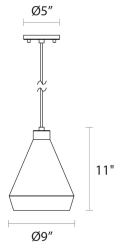

Koma Taisho Pendant Spec Sheet

SKU: 2750.25-G Learn more at sonnemanlight.com
<https://sonnemanlight.com/koma-taisho-pendant>

Base Type: GU24
Color/Finish: Satin Black

Dimensions

Height: 11
Diameter: 9
Canopy/Backplate/Base: 5"
Hanging Details: 10' Adj. Black Silk Cord

Electrical Specs

Bulb 1 Type: Medium Base
Bulb Quantity: 1
Input Voltage: 120VAC
Wattage: 15
Initial Lumens: 850
Delivered Lumens: 629
Color Temperature: 3000K
CRI: 80

Installation

Installation: Licensed electrician required
Sloped Ceiling Compatible?: Compatible