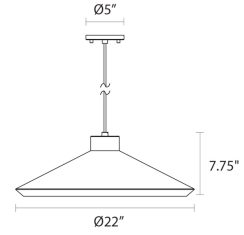

Koma Edo Pendant Spec Sheet

SKU: 2754.25-E Learn more at sonnemanlight.com
<https://sonnemanlight.com/koma-edo-pendant>

Base Type: E26
Color/Finish: Satin Black

Dimensions

Height: 7.75
Diameter: 22
Canopy/Backplate/Base: 5"

Electrical Specs

Bulb Quantity: 1
Wattage: 75

Installation

Installation: Licensed electrician required
Compatible
Sloped Ceiling Compatible?:

General Listings

Certification: cETL

Available Finishes

Available Finishes: Bright Satin Aluminum, Satin Black, Satin White