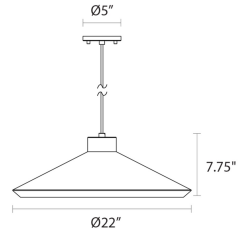

Koma Edo Pendant Spec Sheet

SKU: 2754.25-G Learn more at sonnemanlight.com
<https://sonnemanlight.com/koma-edo-pendant>

Base Type: GU24
Color/Finish: Satin Black

Dimensions

Height: 7.75
Diameter: 22
Canopy/Backplate/Base: 5"
Hanging Details: 10' Adj. Black Silk Cord