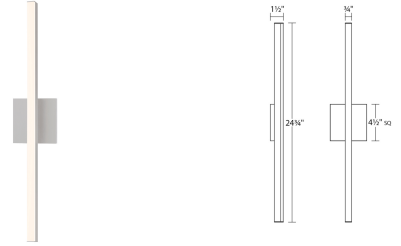

# Stix LED Bath Bar Spec Sheet

SKU: 2770.16    Learn more at [sonnemanlight.com](https://sonnemanlight.com)  
<https://sonnemanlight.com/stix-led-bath-bar>

**Size:** 24"  
**Color/Finish:** Bright Satin Aluminum

## Dimensions

**Height:** 24.75  
**Width:** 0.75  
**Extends:** 1.5  
**Minimum Extension:** 1.5"  
**Maximum Extension:** 1.5"