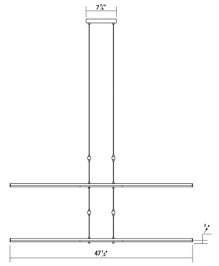

Tik-Tak® LED Pendant Spec Sheet

SKU: 2804.03 [Learn more at sonnemanlight.com](https://sonnemanlight.com)
<https://sonnemanlight.com/tik-tak-led-pendant>

Size: Stack 4-Tier
Color/Finish: Satin White

Dimensions

Height: 0.75
Width: 47.5
Length: 47.5
Hanging Details: 10' Adjustable Cable

Electrical Specs

Bulb(s) Included?: Yes
Bulb 1 Type: Integral LED
Bulb Quantity: 16
Input Voltage: 100-277VAC
Wattage: 82
Initial Lumens: 9100
Delivered Lumens: 5000
Color Temperature: 3000K
CRI: 90
Power Supply Type: Driver
Power Supply Quantity: 1
Power Supply Location: Remote
Dimming Type: 0-10V

Installation

Installation: Licensed electrician required
 Compatible
Sloped Ceiling Compatible?:
Minimum Hanging Height: 6.75"
Maximum Hanging Height: 121.5"

General Listings

Certification: cETL

Available Finishes