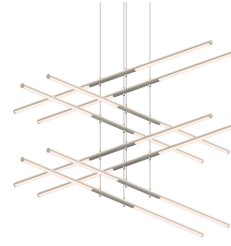

Tik-Tak® LED Pendant Spec Sheet

SKU: 2804.13 [Learn more at sonnemanlight.com](https://sonnemanlight.com)
<https://sonnemanlight.com/tik-tak-led-pendant>

Size: Stack 4-Tier
Color/Finish: Satin Nickel

Dimensions

Height: 0.75
Width: 47.5
Length: 47.5
Hanging Details: 10' Adjustable Cable

Electrical Specs

Bulb(s) Included?: Yes
Bulb 1 Type: Integral LED
Bulb Quantity: 16
Input Voltage: 100-277VAC
Wattage: 82
Initial Lumens: 9100
Delivered Lumens: 5000
Color Temperature: 3000K
CRI: 90
Power Supply Type: Driver
Power Supply Quantity: 1
Power Supply Location: Remote
Dimming Type: 0-10V

Installation

Installation: Licensed electrician required
Compatible
Sloped Ceiling Compatible?:
Minimum Hanging Height: 6.75"
Maximum Hanging Height: 121.5"

General Listings

Certification: cETL

Available Finishes

Available Finishes: Polished Chrome, Satin Black, Satin Nickel, Satin White

Shade

Shade 1 Material: Optical Acrylic

Notes