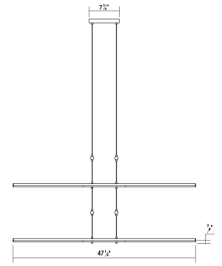

Tik-Tak® LED Pendant Spec Sheet

SKU: 2804.13 [Learn more at sonnemanlight.com](https://sonnemanlight.com)
<https://sonnemanlight.com/tik-tak-led-pendant>

Size: Stack 4-Tier
Color/Finish: Satin Nickel

Dimensions

Height: 0.75
Width: 47.5
Length: 47.5
Hanging Details: 10' Adjustable Cable

Electrical Specs

Bulb(s) Included?: Yes
Bulb 1 Type: Integral LED
Bulb Quantity: 16
Input Voltage: 100-277VAC
Wattage: 82
Initial Lumens: 9100
Delivered Lumens: 5000
Color Temperature: 3000K
CRI: 90
Power Supply Type: Driver
Power Supply Quantity: 1
Power Supply Location: Remote
Dimming Type: 0-10V

Installation

Installation: Licensed electrician required
Compatible
Sloped Ceiling Compatible?:
Minimum Hanging Height: 6.75"
Maximum Hanging Height: 121.5"

General Listings

Certification: cETL

Available Finishes