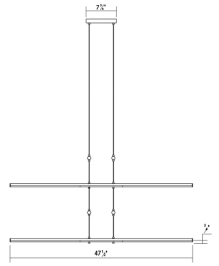

Tik-Tak® LED Pendant Spec Sheet

SKU: 2804.25 Learn more at sonnemanlight.com
<https://sonnemanlight.com/tik-tak-led-pendant>

Size: Stack 4-Tier
Color/Finish: Satin Black

Dimensions

Height: 0.75
Width: 47.5
Length: 47.5
Hanging Details: 10' Adjustable Cable

Installation

Installation: Licensed electrician required
Compatible
Sloped Ceiling Compatible?:
Minimum Hanging Height: 6.75"
Maximum Hanging Height: 121.5"

General Listings

Certification: cETL

Available Finishes