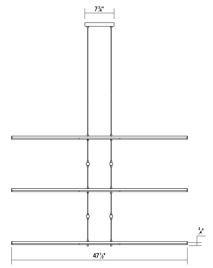

Tik-Tak® LED Pendant Spec Sheet

SKU: 2805.03 Learn more at sonnemanlight.com
<https://sonnemanlight.com/tik-tak-led-pendant>

Size: Stack 5-Tier
Color/Finish: Satin White

Dimensions

Height: 0.75
Width: 47.5
Length: 47.5
Hanging Details: 10' Adjustable Cable

Installation

Installation: Licensed electrician required
 Compatible
Sloped Ceiling Compatible?:
Minimum Hanging Height: 8"
Maximum Hanging Height: 121.5"

General Listings

Certification: cETL

Available Finishes