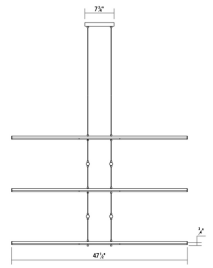

Tik-Tak® LED Pendant Spec Sheet

SKU: 2805.25 Learn more at sonnemanlight.com
<https://sonnemanlight.com/tik-tak-led-pendant>

Size: Stack 5-Tier
Color/Finish: Satin Black

Dimensions

Height: 0.75
Width: 47.5
Length: 47.5
Hanging Details: 10' Adjustable Cable

Installation

Installation: Licensed electrician required
 Compatible
Sloped Ceiling Compatible?:
Minimum Hanging Height: 8"
Maximum Hanging Height: 121.5"

General Listings

Certification: cETL

Available Finishes