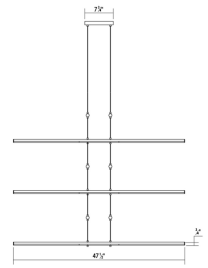

Tik-Tak® LED Pendant Spec Sheet

SKU: 2806.03 Learn more at sonnemanlight.com
<https://sonnemanlight.com/tik-tak-led-pendant>

Size: Stack 6-Tier
Color/Finish: Satin White

Dimensions

Height: 0.75
Width: 47.5
Length: 47.5
Hanging Details: 10' Adjustable Cable

Installation

Installation: Licensed electrician required
Compatible
Sloped Ceiling Compatible?:
Minimum Hanging Height: 9.25"
Maximum Hanging Height: 121.5"

General Listings

Certification: cETL

Available Finishes