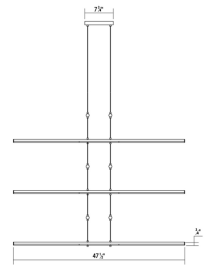

Tik-Tak® LED Pendant Spec Sheet

SKU: 2806.13 Learn more at sonnemanlight.com
<https://sonnemanlight.com/tik-tak-led-pendant>

Size: Stack 6-Tier
Color/Finish: Satin Nickel

Dimensions

Height: 0.75
Width: 47.5
Length: 47.5
Hanging Details: 10' Adjustable Cable